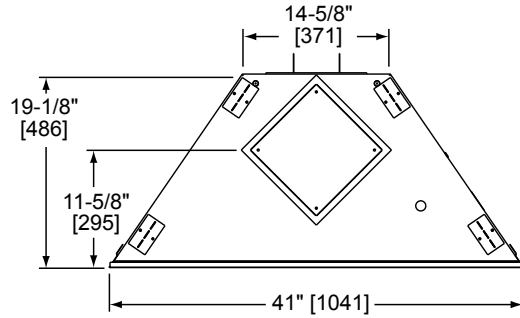

Please consult the manufacturer's installation manual for all details and requirements before making a final design layout decision.

Novus NEVO4236

Direct Vent Gas Fireplace

MODEL	FRONT WIDTH		BACK WIDTH		HEIGHT		DEPTH		VIEWING AREA
	Actual	Framing	Actual	Framing	Actual	Framing	Actual	Framing	
NEVO4236	41	42	14-5/8	42	39-1/8	39-7/8	19-1/8	19-5/8	36 x 22-5/8

Top View

Left View

Front View

Right View

Rear View