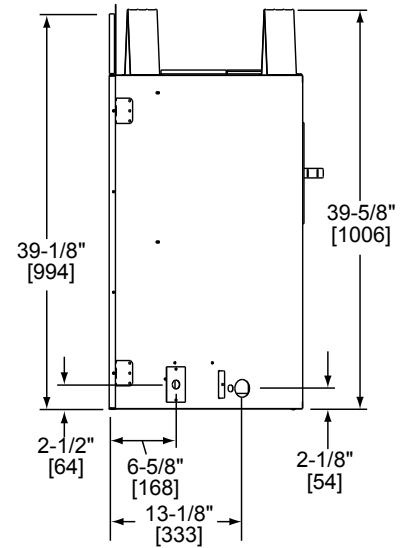

Please consult the manufacturer's installation manual for all details and requirements before making a final design layout decision.

Novus NEVO4236

Direct Vent Gas Fireplace

MODEL	FRONT WIDTH		BACK WIDTH		HEIGHT		DEPTH		VIEWING AREA
	Actual	Framing	Actual	Framing	Actual	Framing	Actual	Framing	
NEVO4236	41	42	14-5/8	42	39-1/8	39-7/8	19-1/8	19-5/8	36 x 22-5/8

Top View

Left View

Front View

Right View

Rear View