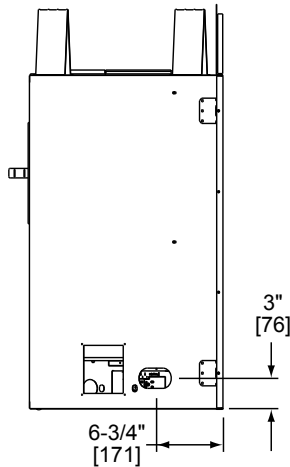

Please consult the manufacturer's installation manual for all details and requirements before making a final design layout decision.

Novus NEVO4236

Direct Vent Gas Fireplace

MODEL	FRONT WIDTH		BACK WIDTH		HEIGHT		DEPTH		VIEWING AREA
	Actual	Framing	Actual	Framing	Actual	Framing	Actual	Framing	
NEVO4236	41	42	14-5/8	42	39-1/8	39-7/8	19-1/8	19-5/8	36 x 22-5/8

Top View

Left View

Front View

Right View

Rear View