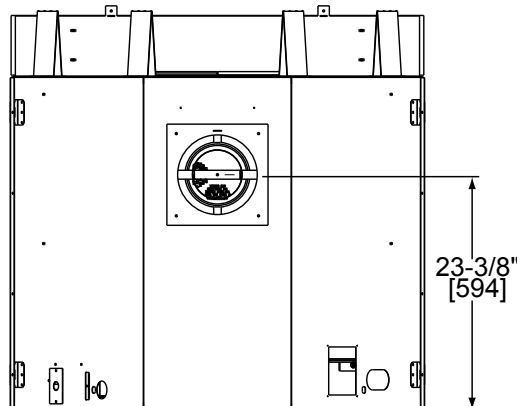

Please consult the manufacturer's installation manual for all details and requirements before making a final design layout decision.

Novus NEVO4236

Direct Vent Gas Fireplace

MODEL	FRONT WIDTH		BACK WIDTH		HEIGHT		DEPTH		VIEWING AREA
	Actual	Framing	Actual	Framing	Actual	Framing	Actual	Framing	
NEVO4236	41	42	14-5/8	42	39-1/8	39-7/8	19-1/8	19-5/8	36 x 22-5/8

Top View

Left View

Front View

Right View

Rear View