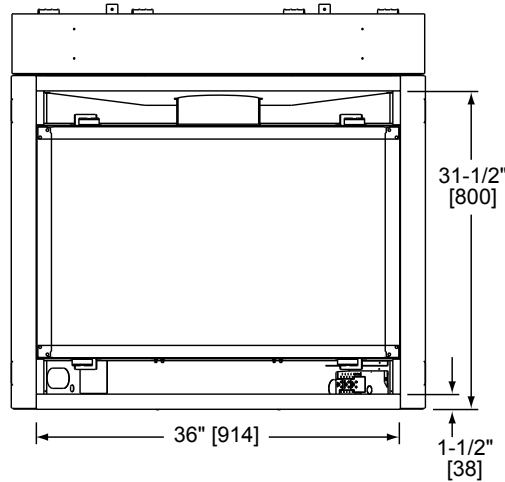

Please consult the manufacturer's installation manual for all details and requirements before making a final design layout decision.

Novus NEVO4236

Direct Vent Gas Fireplace

MODEL	FRONT WIDTH		BACK WIDTH		HEIGHT		DEPTH		VIEWING AREA
	Actual	Framing	Actual	Framing	Actual	Framing	Actual	Framing	
NEVO4236	41	42	14-5/8	42	39-1/8	39-7/8	19-1/8	19-5/8	36 x 22-5/8

Top View

Left View

Front View

Right View

Rear View