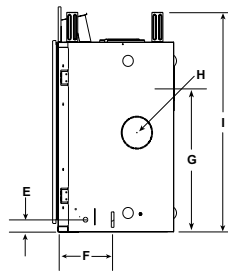

## 6000 & 8000 SPECIFICATIONS

MODEL	FRONT WIDTH		BACK WIDTH		HEIGHT		DEPTH		GLASS SIZE	BTU/HOUR INPUT (NG)
	UNIT	FRAMING	UNIT	FRAMING	UNIT	FRAMING	UNIT	FRAMING		
6000CLX, 6000CL, 6000C, 6000 MODERN	41 [1041]	42 [1067]	28-1/2 [724]	42 [1067]	39-7/8 [1013]	40-1/8 [1019]	21-1/2 [546]	22 [559]	32 x 21-1/2 [813 x 546]	CLX: 40,000 CL: 35,000 C: 30,000 MODERN: 28,000
8000CLX, 8000CL, 8000C, 8000 MODERN	48 [1219]	49 [1245]	35-1/2 [901]	49 [1245]	41-7/8 [1064]	42-1/8 [1070]	21-1/2 [546]	22 [559]	39 x 23-5/8 [991 x 600]	CLX: 45,000 CL: 40,000 C: 35,000 MODERN: 32,000

LEFT SIDE VIEW

TOP VIEW

RIGHT SIDE VIEW

FRONT VIEW

MODEL	A	B	C	D	E	F	G	H	I	J	K	L	M	N	O	P	Q	R
6000C 6000CL 6000CLX	41 [1041]	36-1/8 [918]	33-1/2 [851]	34-5/8 [879]	2-1/4 [57]	9-11/16 [246]	26-7/8 [683]	6 [152]	39-7/8 [1013]	21 [533]	11-11/16 [297]	28-1/2 [724]	14-1/4 [362]	8-1/2 [216]	2-7/8 [73]	8-1/2 [216]	1 [25]	40-7/8 [1038]
6000 MODERN	41 [1041]	36-1/8 [918]	33-1/2 [851]	34-5/8 [879]	2-1/4 [57]	9-11/16 [246]	26-7/8 [683]	6 [152]	39-7/8 [1013]	21 [533]	11-11/16 [297]	28-1/2 [724]	14-1/4 [362]	8-1/2 [216]	2-7/8 [73]	8-1/2 [216]	1 [25]	40-7/8 [1038]
8000C 8000CL 8000CLX	48 [1219]	43-1/8 [1096]	35-1/2 [902]	36-5/8 [930]	2-3/8 [60]	9-15/16 [252]	28-7/8 [734]	6 [152]	41-7/8 [1064]	21 [533]	11-11/16 [297]	35-1/2 [901]	17-3/4 [451]	8-1/2 [216]	2-7/8 [73]	8-1/2 [216]	1 [25]	42-7/8 [1089]
8000 MODERN	48 [1219]	43-1/8 [1096]	35-1/2 [902]	36-5/8 [930]	2-3/8 [60]	9-15/16 [252]	28-7/8 [734]	6 [152]	41-7/8 [1064]	21 [533]	11-11/16 [297]	35-1/2 [901]	17-3/4 [451]	8-1/2 [216]	2-7/8 [73]	8-1/2 [216]	1 [25]	42-7/8 [1089]

Dimensions are in inches and millimeters. Product information is not complete and is subject to change without notice. Product installation must adhere strictly to instructions shipped with product. We recommend measuring individual units at installation. Assumes the use of 1/2" sheetrock. NOTE: Combustible material should not cover the face. Make sure you do NOT cover the decorative door opening.